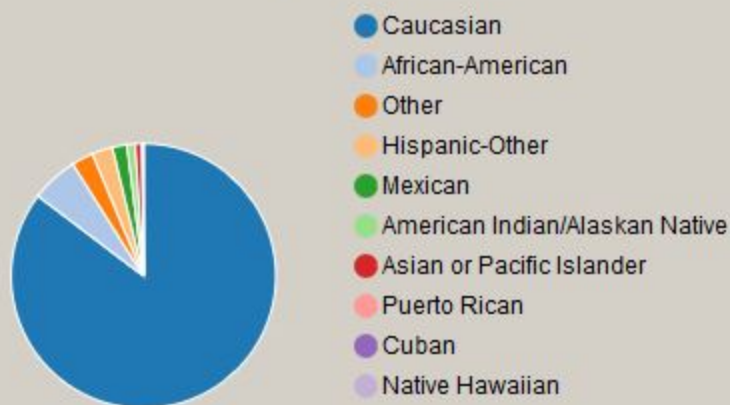

Wallace State Community College Demographics Dashboard

Select Term:

Total Enrollment:

As of:

Enrollment by Status

Enrollment by Age

Enrollment by Top 5 Counties

Enrollment by Gender

Enrollment by Ethnicity/Race

Enrollment by College