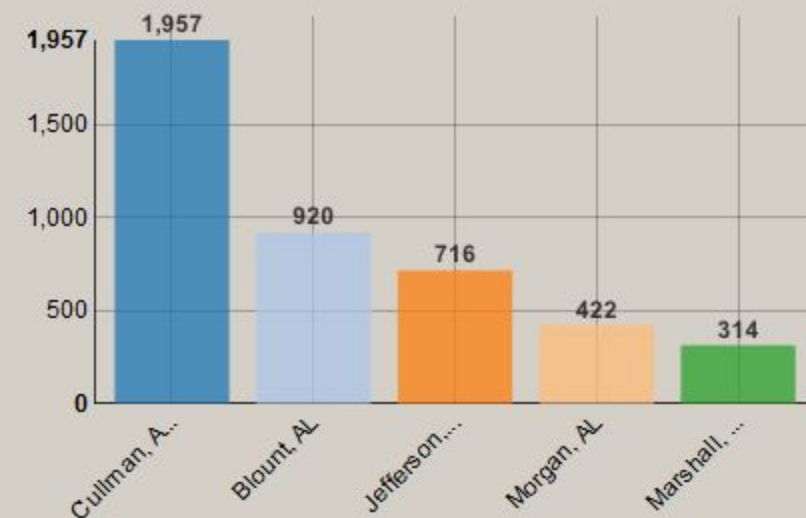

Wallace State Community College Demographics Dashboard

Select Term:

Total Enrollment:

As of:

Enrollment by Status

Enrollment by Age

Enrollment by Top 5 Counties

Enrollment by Gender

Enrollment by Ethnicity/Race

Enrollment by College