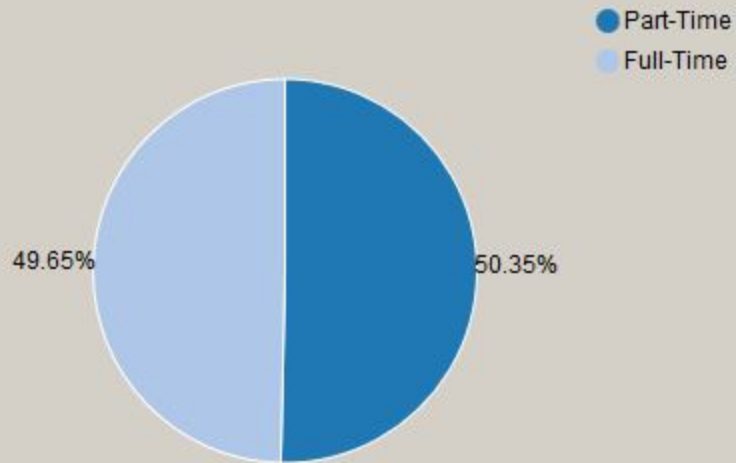

Wallace State Community College Demographics Dashboard

Select Term:

Total Enrollment:

As of:

Enrollment by Status

Enrollment by Age

Enrollment by Top 5 Counties

Enrollment by Gender

Enrollment by Ethnicity/Race

Enrollment by College