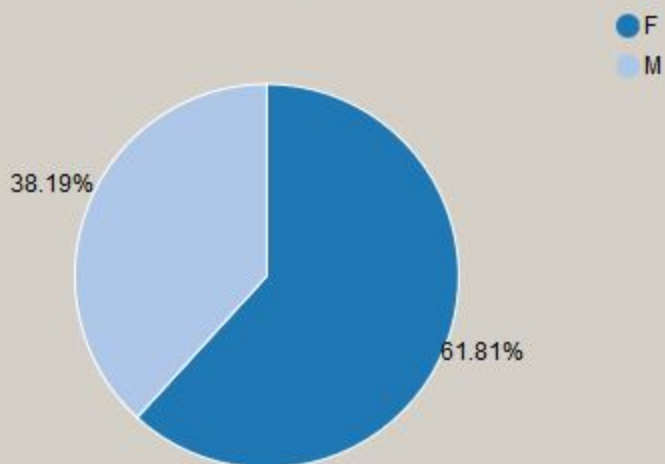

Wallace State Community College Demographics Dashboard

Select Term:

Total Enrollment:

As of:

Enrollment by Status

Enrollment by Age

Enrollment by Top 5 Counties

Enrollment by Gender

Enrollment by Ethnicity/Race

Enrollment by College