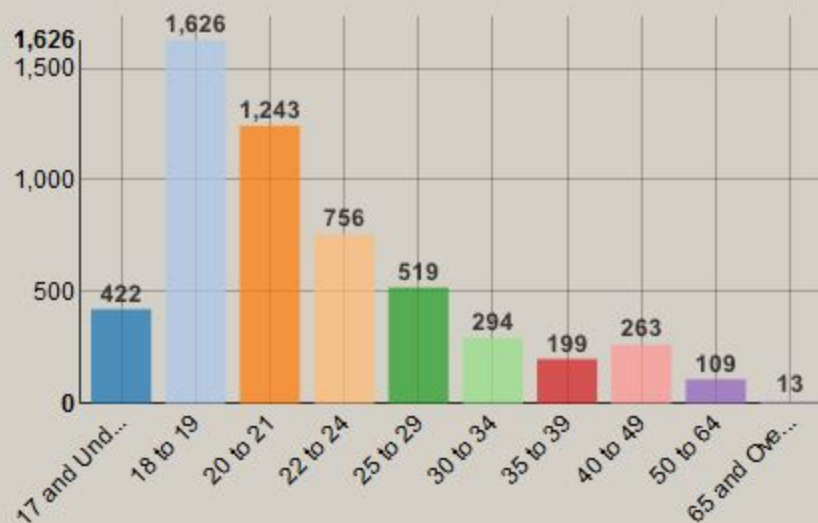

Wallace State Community College Demographics Dashboard

Select Term:

Total Enrollment:

As of:

Enrollment by Status

Enrollment by Age

Enrollment by Top 5 Counties

Enrollment by Gender

Enrollment by Ethnicity/Race

Enrollment by College